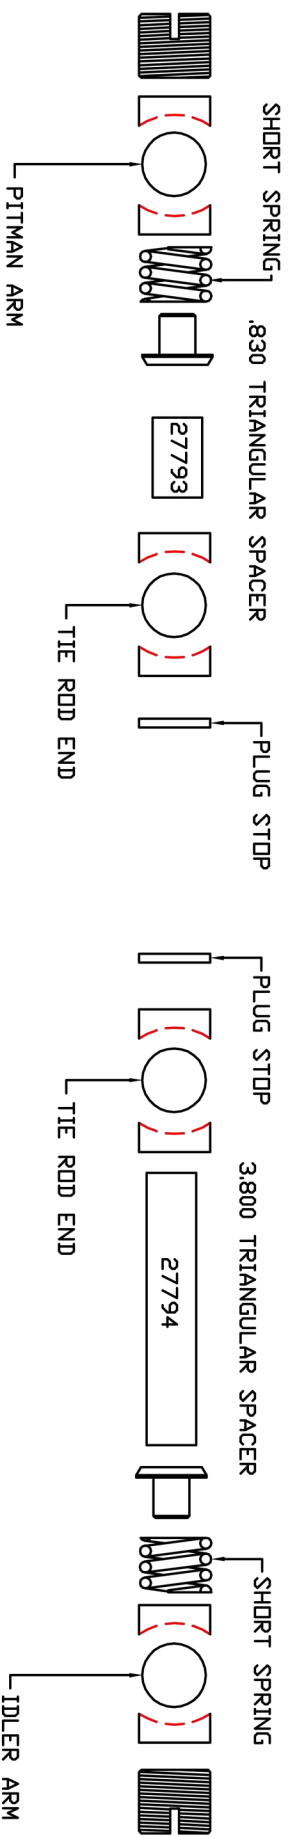

27690

1957 - 58 BUICK  
27691 CL TUBE

NOTE: REPAIR KITS FOR 29.500" OVER ALL LENGTH